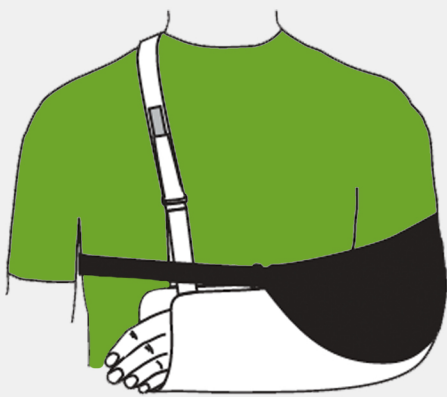

The Ultimate Arm Sling and Joslin Swathe®

**JOSLIN
SWATHE®**

Joslin Swathe Adult

sku: 081248301

90-225 lbs | 50" length

Joslin Swathe Goliath

sku: 081248319

225 lbs | 68" length

Immobilizer Strap for Ultimate Arm Sling® (Black - sold individually)

- Made of lightweight fabric that adheres to hook and loop
- Easily adjusted in seconds
- Not made with natural rubber latex
- Machine washable and dryable
- Designed for right and left arms