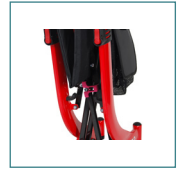

Nitro Aluminum Rollator, 10" Casters Height Adjustable, Removable Back Support, Seat and Lever Locks

FIGURE A

FIGURE B

INSET C

INSET D

INSET E

INSET F

RETAIL BOX

RTL10266WT

- Attractive, Euro-style design
- Brake cable inside frame for added safety
- Handle height easily adjusts with unique push button (Figure A)
- Back support height easily adjusts with tool-free thumb screw (Figure B)
- Caster fork design enhances turning radius
- Large 10" front casters allow optimal steering and rolling comfort
- Easily folds with one hand to ultra-compact size for storage (Figure C)
- Handle is located on seat
- Plastic clip holds the Nitro closed when frame is folded (Figure D)
- Cross-brace design allows for side-to-side folding and added stability
- Seat is durable and comfortable (Figure E)
- Handsome and removable zippered storage bag Unique bag attachment keeps bag securely in place when rollator is open or folded (Figure F)
- Lightweight, aluminum frame
- Comes in retail box

PRODUCTS	Description
RTL10266	Red, 1/cs
RTL10266WT	White, 1/cs
RTL10266BK	Black, 1/cs

SPECIFICATIONS	Description
Handle Height	33.5" - 38.25"
Unit Dimensions	23" (W) x 27.75" (L)
Seat Dimensions	18" (W) x 20.5" (H) x 10" (D)
Weight	17.5 lbs.
Carton Shipping Weight	21.5 lbs.
Weight Limit	300 lbs.
Warranty Limited Lifetime	(frame)
5 Year Limited Warranty	(brake and handle housing)