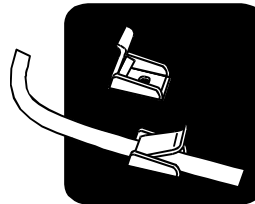

This example has 1" Straps that are adjustable

Metal Push Button Buckle

This example has 1.5" Straps that are fixed

Plastic Side Release Buckle

HIP BELTS & CHEST STRAPS

*Parts included vary depending on which belt you have.
You may not have all parts shown here.*

METAL ATTACHING CLIPS

Depending on width of strap, thread strap as shown.

Metal Attaching Clip & 1" Or 1.5" Strap

Metal Attaching Clip & 2" Strap

CAM LOCK BUCKLES

Thread strap through buckle and push top down to hold strap in place.

SLIDING DOUBLE-D CLIPS

Use Sliding Double-D Clips to loop straps around chair frame.

Use Sliding Double-D Clips with Metal Attaching Clips.

HINGED COLLARS

Attach Hinged Collars to chair frame. Attach Metal Attaching Clips or Cam Lock Buckles to Hinged Collars.