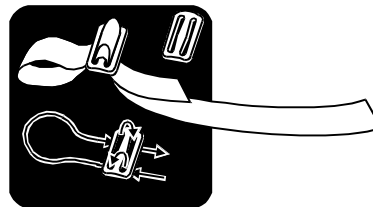

This example has 1" Straps that are adjustable

Metal Push Button Buckle

This example has 1.5" Straps that are fixed

Plastic Side Release Buckle

HIP BELTS & CHEST STRAPS

*Parts included vary depending on which belt you have.
You may not have all parts shown here.*

METAL ATTACHING CLIPS

Depending on width of strap, thread strap as shown.

Metal Attaching Clip & 1" Or 1.5" Strap

Metal Attaching Clip & 2" Strap

CAM LOCK BUCKLES

Thread strap through buckle and push top down to hold strap in place.

SLIDING DOUBLE-D CLIPS

Use Sliding Double-D Clips to loop straps around chair frame.

Use Sliding Double-D Clips with Metal Attaching Clips.

HINGED COLLARS

Attach Hinged Collars to chair frame. Attach Metal Attaching Clips or Cam Lock Buckles to Hinged Collars.