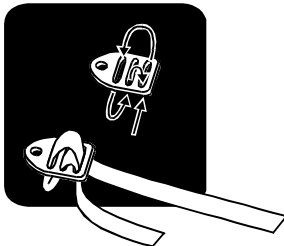

This example has 1" Straps that are adjustable

Metal Push Button Buckle

This example has 1.5" Straps that are fixed

Plastic Side Release Buckle

HIP BELTS & CHEST STRAPS

*Parts included vary depending on which belt you have.
You may not have all parts shown here.*

METAL ATTACHING CLIPS

Depending on width of strap, thread strap as shown.

Metal Attaching Clip & 1" Or 1.5" Strap

Metal Attaching Clip & 2" Strap

CAM LOCK BUCKLES

Thread strap through buckle and push top down to hold strap in place.