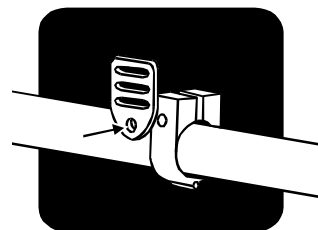

METAL ATTACHING CLIPS

Depending on width of strap, thread strap as shown.

Metal Attaching Clip & 1" Or 1.5" Strap

Metal Attaching Clip & 2" Strap

CAM LOCK BUCKLES

Thread strap through buckle and push top down to hold strap in place.

SLIDING DOUBLE-D CLIPS

Use Sliding Double-D Clips to loop straps around chair frame.

Use Sliding Double-D Clips with Metal Attaching Clips.

HINGED COLLARS

Attach Hinged Collars to chair frame. Attach Metal Attaching Clips or Cam Lock Buckles to Hinged Collars.