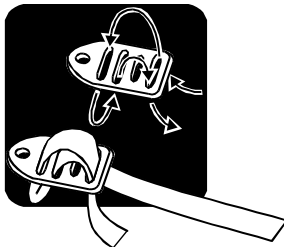

This example has 1" Straps that are adjustable

Metal Push Button Buckle

This example has 1.5" Straps that are fixed

Plastic Side Release Buckle

HIP BELTS & CHEST STRAPS

*Parts included vary depending on which belt you have.
You may not have all parts shown here.*

METAL ATTACHING CLIPS

Depending on width of strap, thread strap as shown.

Metal Attaching Clip & 1" Or 1.5" Strap

Metal Attaching Clip & 2" Strap

CAM LOCK BUCKLES

Thread strap through buckle and push top down to hold strap in place.